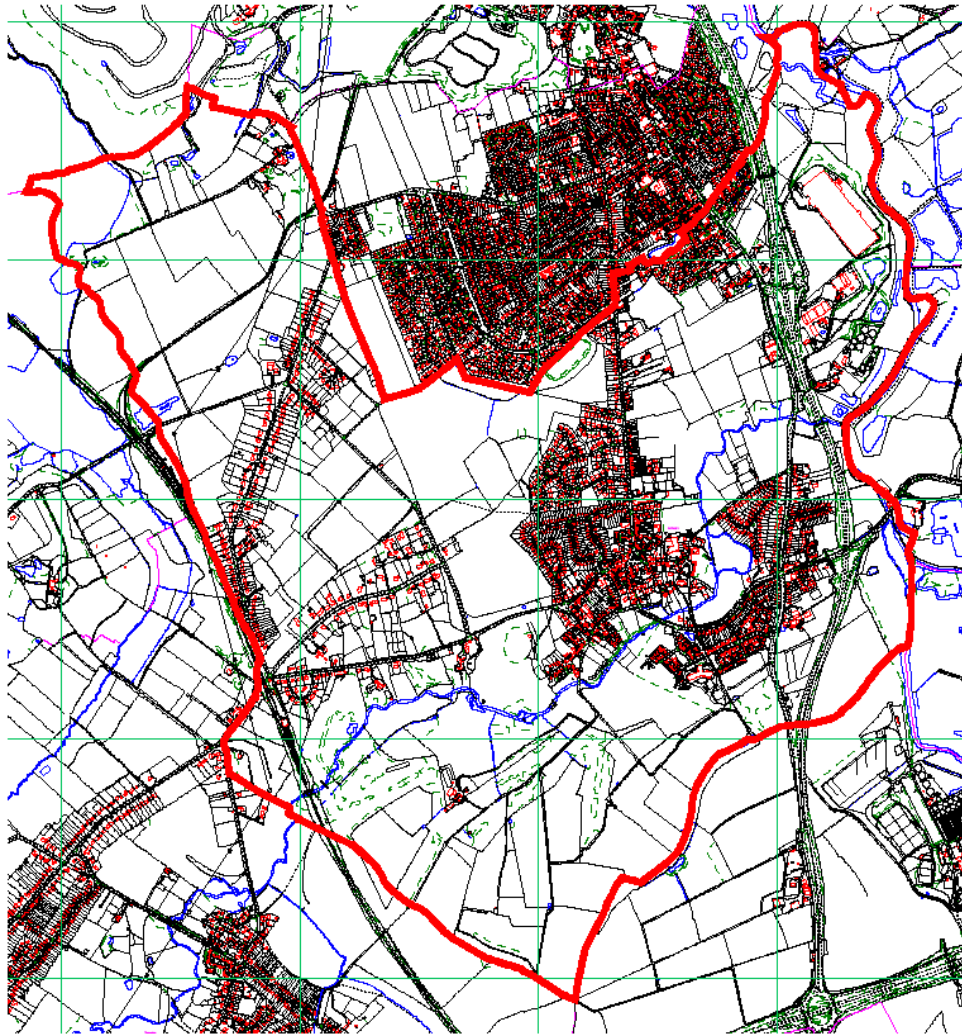

Rothley Parish Neighbourhood Plan Boundary

Rothley Parish Council,
12 Mountsorrel Lane,
Rothley,
Loughborough,
Leicestershire,
LE7 7PR.